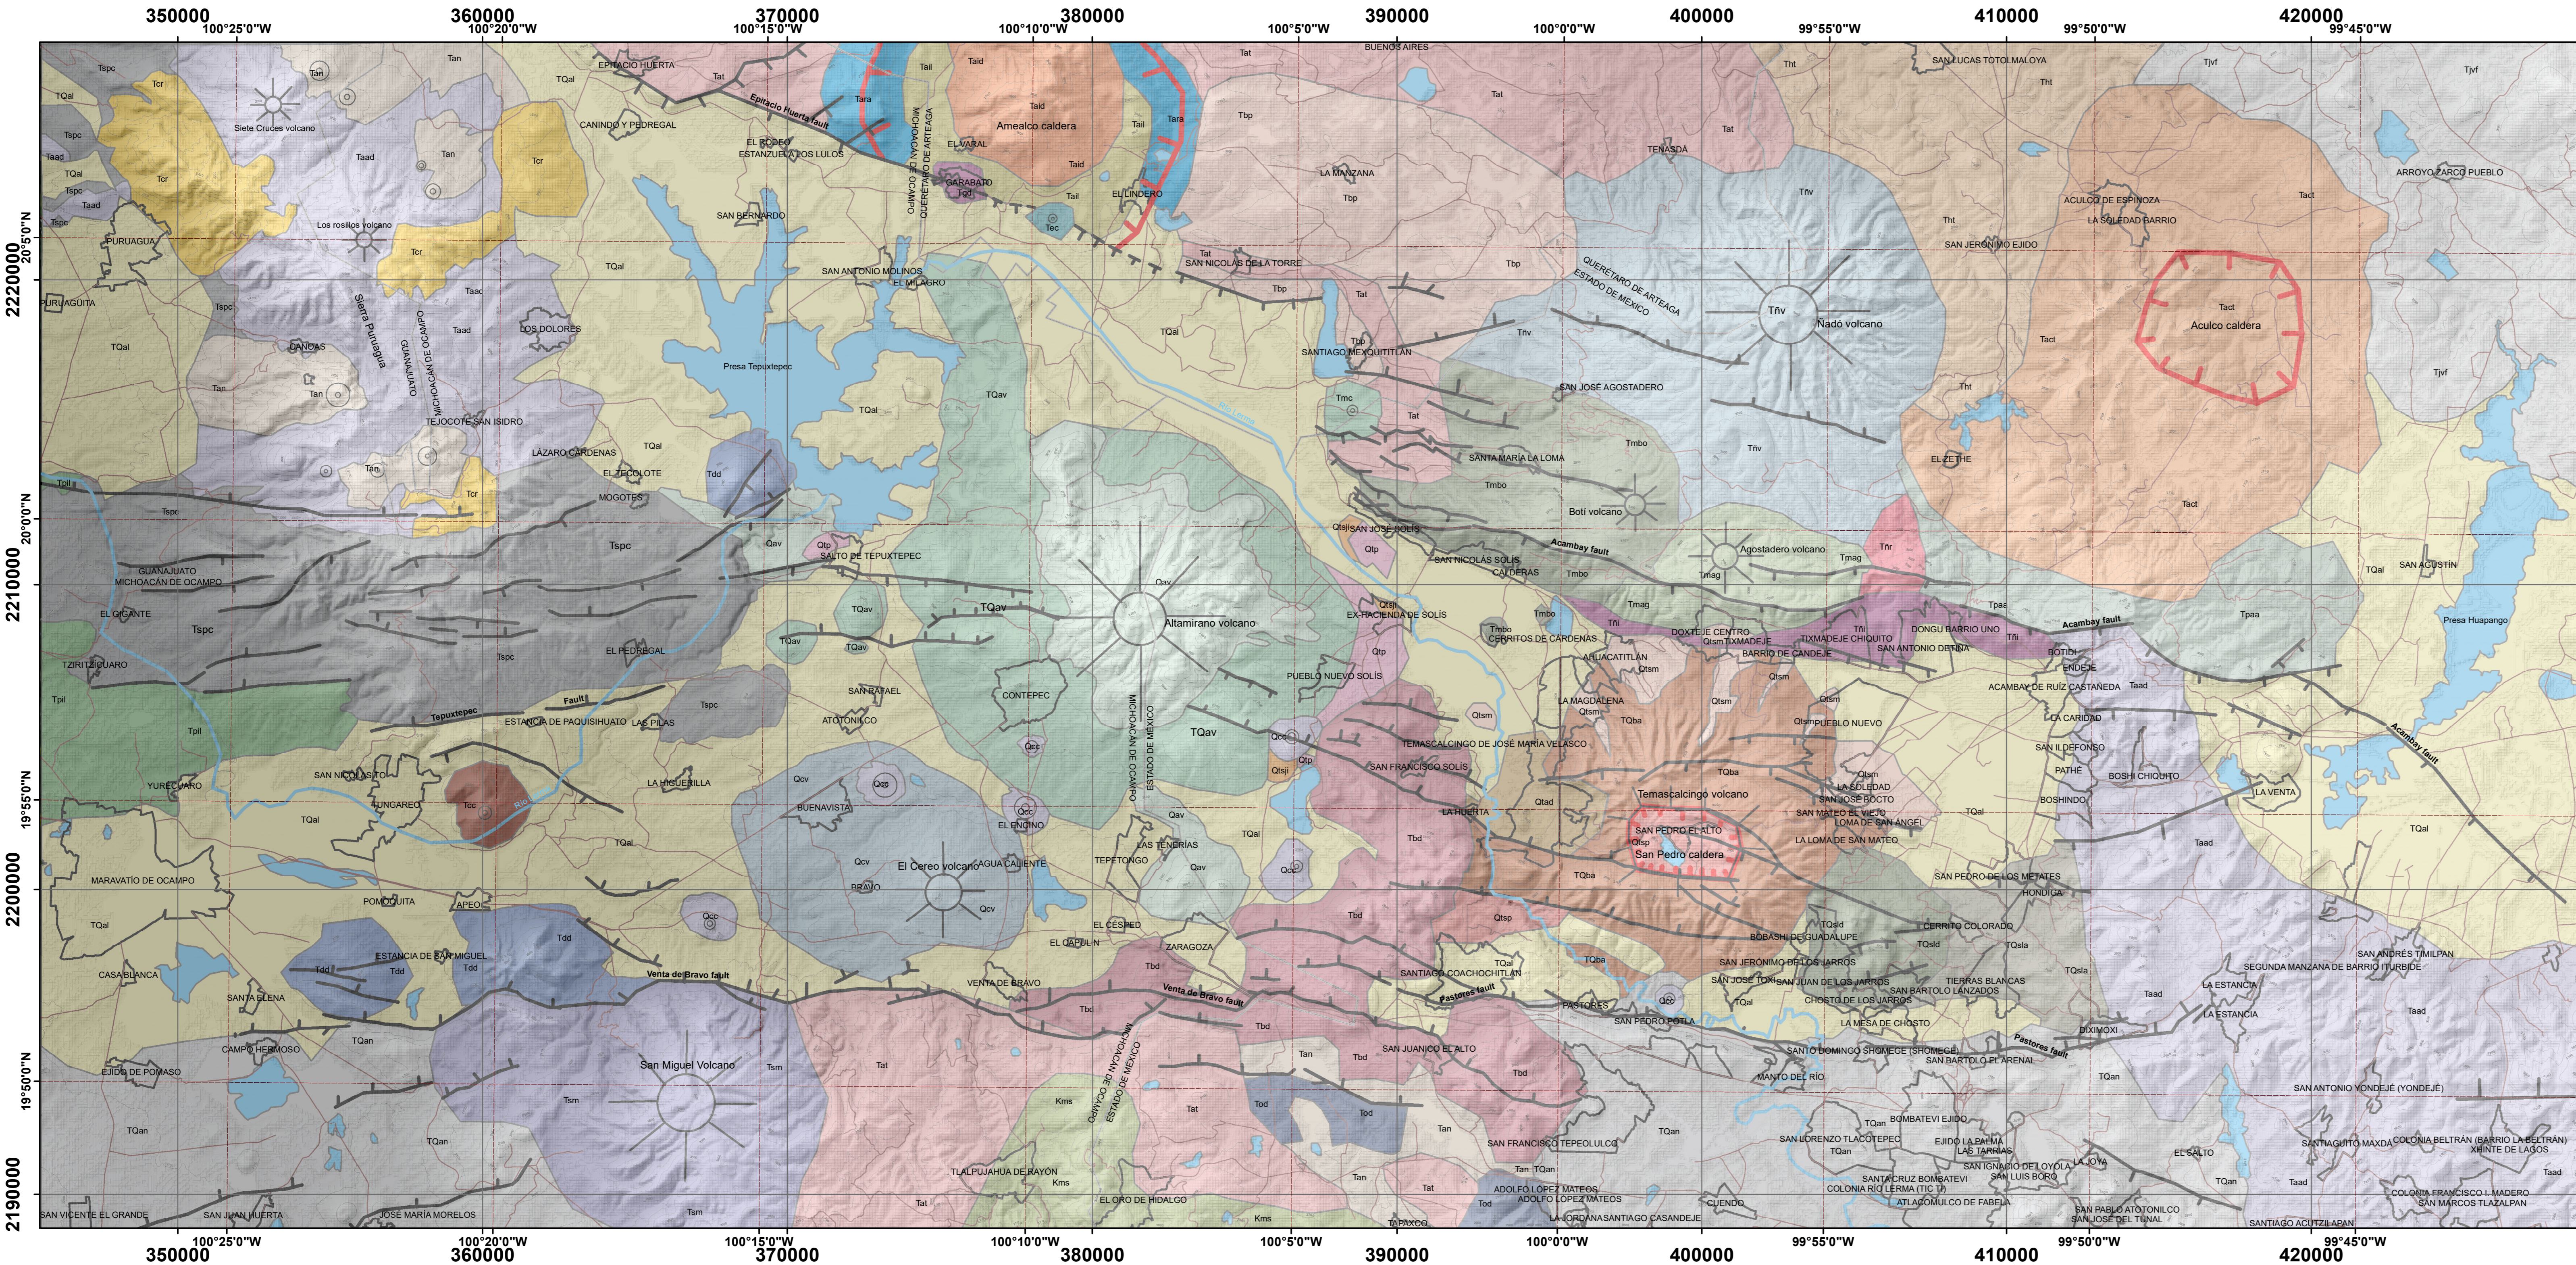

Geologic Map of Acambay Graben

By Gerardo J. Aguirre-Díaz (2018)

Legend

Quaternary	Pliocene	Miocene
- Qt El Cereo shield volcano - Qt Tepuxtepec pumice fall deposit - Qt San José Solís ignimbrite - Qt San Mateo pumice fall deposit - Qt Temascalcingo avalanche deposit - Qt San Pedro caldera and deposits - Qt Altamirano volcano upper series: andesitic-dacitic lavas, block & ash flow, pumice fall deposits, and ignimbrites. - Qt Altamirano volcano lower series: andesitic-dacitic lavas, and pyroclastic deposits - Qt Santa Lucía avalanche - Qt Santa Lucía dacitic dome - Qt cinder cone - Plio-Qt Temascalcingo volcano block & ash flows and porphyritic dacitic lavas - Plio-Qt Altamirano dacitic dome - Plio-Qt dacitic dome and lavas - Plio-Qt fluviolacustrine deposits - Plio-Qt andesitic lava	- Pliocene El Comal Cone (2.2 Ma) - Pliocene Garabato dome (2.5 Ma) - Pliocene Bañi dacitic domes - Pliocene Aculco Tuff - Pliocene Coronita rhyolitic domes (3.5 Ma) - Pliocene Amealco intracaldera domes (3.8-3.7 Ma) - Pliocene Amealco caldera intracaldera lake deposits - Pliocene Amealco caldera rim andesite (4.0 Ma) - Pliocene Huichapan Tuff (4.2 Ma) - Pliocene Brick Pumice - Pliocene Amealco Tuff (4.7 Ma) - Pliocene ignimbrites and lavas - Pliocene andesitic lava - Pliocene dacitic dome and lavas - Pliocene Jilotepec Volcanic Field (2-4 Ma)	- Miocene Ñado volcano - Miocene Sierra Puruagua Complex - Miocene cinder cone - Miocene Acambay andesite-dacite lavas - Miocene Ñadó rhyolitic dome - Miocene Ñadó ignimbrites - Miocene Peñas de Acambay andesite - Miocene El Oro dacite - Miocene San Miguel volcano - Miocene Boti volcano andesite - Miocene Agostadero volcano andesite

Symbol	Description
	Caldera
	Water reservoir
	Town
	Volcano
	Lerma River
	Highway
	Cone
	Normal fault
	State limit

MDE 50m Value

High : 3320
Low : 1284

Scale 1:100,000

Geologic mapping by Gerardo J. Aguirre-Díaz
GIS digitization by Katia A.C. Jasso-Torres
Financed by grants UNAM-DGAPA-PAPIIT IN-114606 & IN-104615